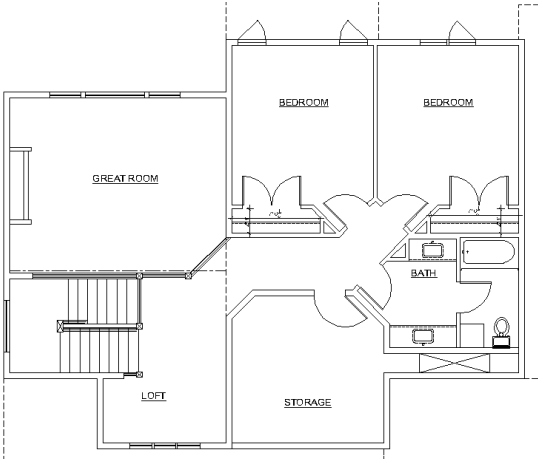

THE EVEREST II

2 Story Home with Sunroom

5 Bedroom | 3.5 Bath

Starting at \$797,000*

Main Level: 2429 sf
Upper Level: 1068 sf
Lower Level: 2247 sf
Total: 5744 sf
Garage: 1471 sf

Inspired by Dietrich Homes
701.364.2781
www.inspiredbydietrichhomes.com
*Price as of April 2020 - Prices subject to change