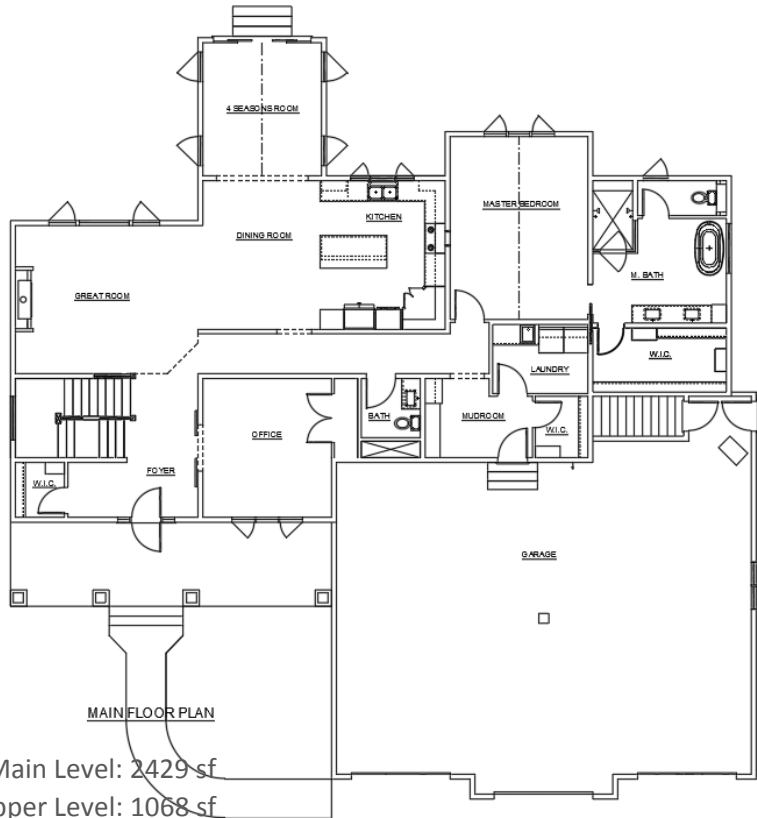

THE EVEREST II

2 Story Home with Sunroom

5 Bedroom | 3.5 Bath

Starting at \$797,000*

Main Level: 2429 sf
Upper Level: 1068 sf
Lower Level: 2247 sf
Total: 5744 sf
Garage: 1471 sf

Inspired by Dietrich Homes
701.364.2781
www.inspiredbydietrichhomes.com
*Price as of April 2020 - Prices subject to change