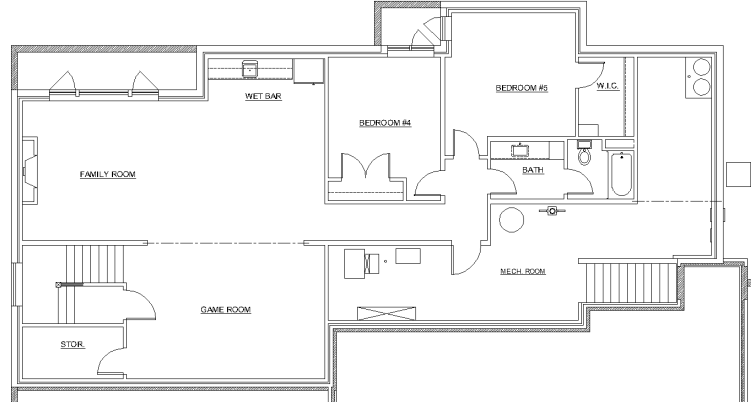

THE EVEREST II

2 Story Home with Sunroom

5 Bedroom | 3.5 Bath

Starting at \$797,000*

Main Level: 2429 sf
Upper Level: 1068 sf
Lower Level: 2247 sf
Total: 5744 sf
Garage: 1471 sf

Inspired by Dietrich Homes
701.364.2781
www.inspiredbydietrichhomes.com
*Price as of April 2020 - Prices subject to change